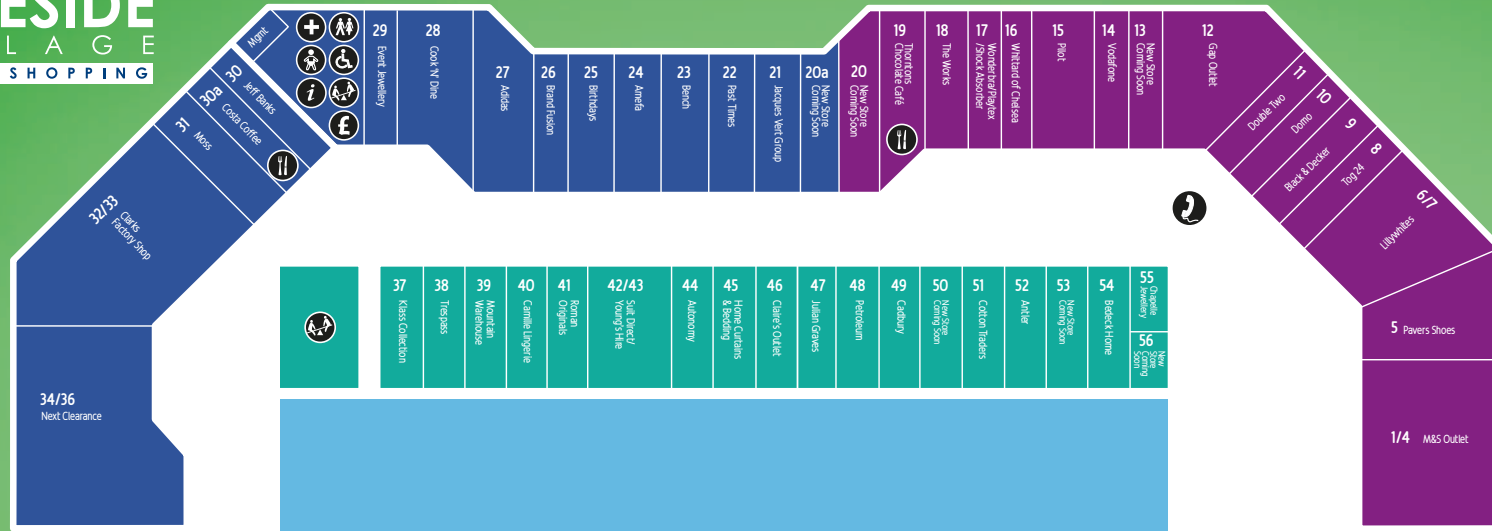

LAKESIDE VILLAGE

OUTLET SHOPPING